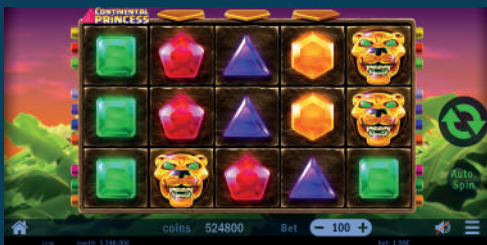

Continental Princess

Enjoy this carnival season with Continental Princess, the Latino-themed Premium Game from Swintt. This 5x3 video slot with 10 paylines transfers you to a South American jungle with a princess acting as a Wild Symbol on reels 2, 3 and 4 and expanding on the whole reel to bring you magical wins!

The Expanded Wild Princess Symbol sticks on the reel and a new free spin is triggered, which can happen up to 3 times. This feature helps to trigger the highest reward, which is the Full Table of Jaguars and 1000 x bet win. This game rewards you not only from the left side but from the right side as well!

We wish you a happy carnival ride with Continental Princess!

FEATURES

Wild Feature

Wild Symbol substitute for all other symbols. Wilds appear only on reels 2, 3 and 4. Wilds expand on the whole reel and trigger the Wild Feature. A new free spin with the reels without Wilds is triggered. This can happen up to 3 times. Wins are calculated after each re-spin.

Full Table

Full Table can be obtained with all symbols and the help of re-spins and Wilds.

Left or Right

Winning combinations pay leftmost to right or rightmost to left on adjacent reels. Only the highest combination per payline pays. Payline wins are added.