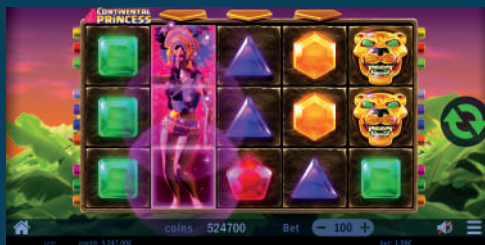

Continental Princess

Enjoy this carnival season with Continental Princess, the Latino-themed Premium Game from Swintt. This 5x3 video slot with 10 paylines transfers you to a South American jungle with a princess acting as a Wild Symbol on reels 2, 3 and 4 and expanding on the whole reel to bring you magical wins!

The Expanded Wild Princess Symbol sticks on the reel and a new free spin is triggered, which can happen up to 3 times. This feature helps to trigger the highest reward, which is the Full Table of Jaguars and 1000 x bet win. This game rewards you not only from the left side but from the right side as well!

We wish you a happy carnival ride with Continental Princess!

FEATURES

Wild Feature

Wild Symbol substitute for all other symbols. Wilds appear only on reels 2, 3 and 4. Wilds expand on the whole reel and trigger the Wild Feature. A new free spin with the reels without Wilds is triggered. This can happen up to 3 times. Wins are calculated after each re-spin.

Full Table

Full Table can be obtained with all symbols and the help of re-spins and Wilds.

Left or Right

Winning combinations pay leftmost to right or rightmost to left on adjacent reels. Only the highest combination per payline pays. Payline wins are added.