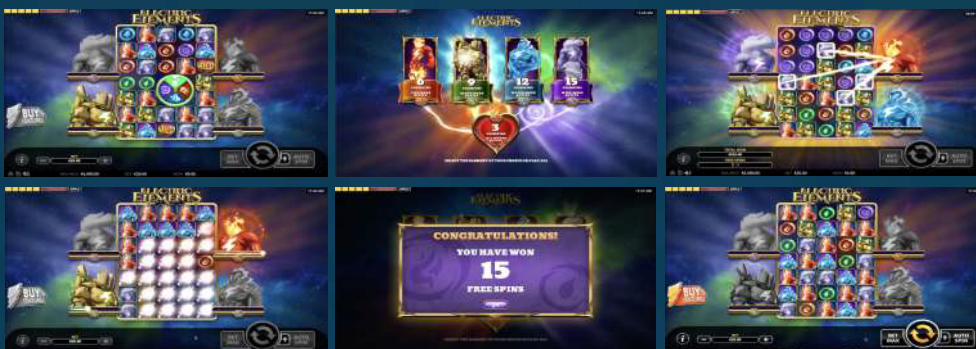

Activate all 4 element meters in a single spin, start the free spins and 5 options are given:

-3 Free Spins with all elemental boosters active on every spin

-6 Free Spins with Fire elemental booster active

Fire Element: A particular symbol is chosen and all occurrences on the reels will be replaced by Wild symbols

-9 Free Spins with Earth elemental booster active

Earth Element: A random number of symbols on the reels will be transformed into the same randomly chosen symbol

-12 Free Spins with Water elemental booster active

Water Element: An entire row on the reels is washed off and new symbols will cascade onto the reels

-16 Free Spins with Wind elemental booster active

Wind Element: All occurrences of a randomly chosen symbol on the reels are blown off and new symbols will cascade to fill the reels