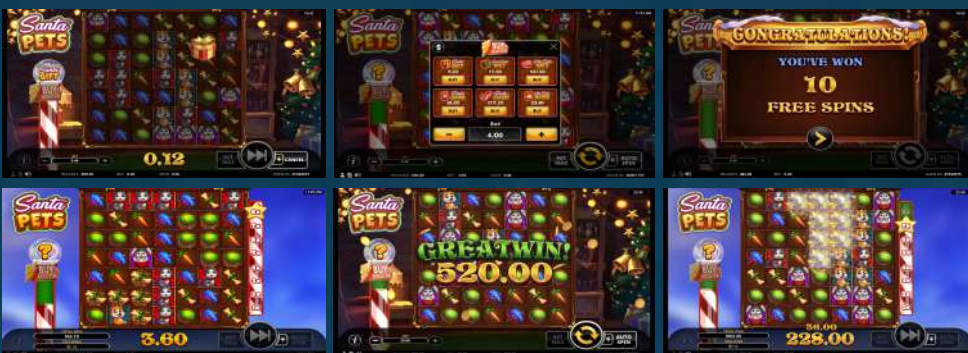

Santa Booster

The Booster Meter is filled by the spin and the wins in the spin, when the Booster Meter is full, players can be rewarded the Santa Boosters. Players also have the option to buy the Boosters.

Santa Gift: A random symbol is turned into a Wild

Super Santa Gift: A cluster of 4 symbols turn Wild

Ultra Santa Bomb: Entire column turns into high paying symbols

Santa Bomb: Cluster of 9 symbols turn into any one high paying symbol randomly anywhere on the reel

Mega Santa Gift: Cluster of 9 symbols turn into a huge wild symbol randomly anywhere on the reel

Santa Rocket: A rocket can take off anywhere in the reel. It will convert the corresponding row and column symbols in any one high paying symbol

Game Info

Game ID:	1204
System Name:	SantaPets
Game Type:	Video Slot
RTP:	94.48%
Volatility:	High
Payout Mechanic:	Cluster Pays
Max Win Multiplier:	7,000 x bet
Hit Frequency:	31.45%
Min Bet:	€0.40
Max Bet:	€20.00